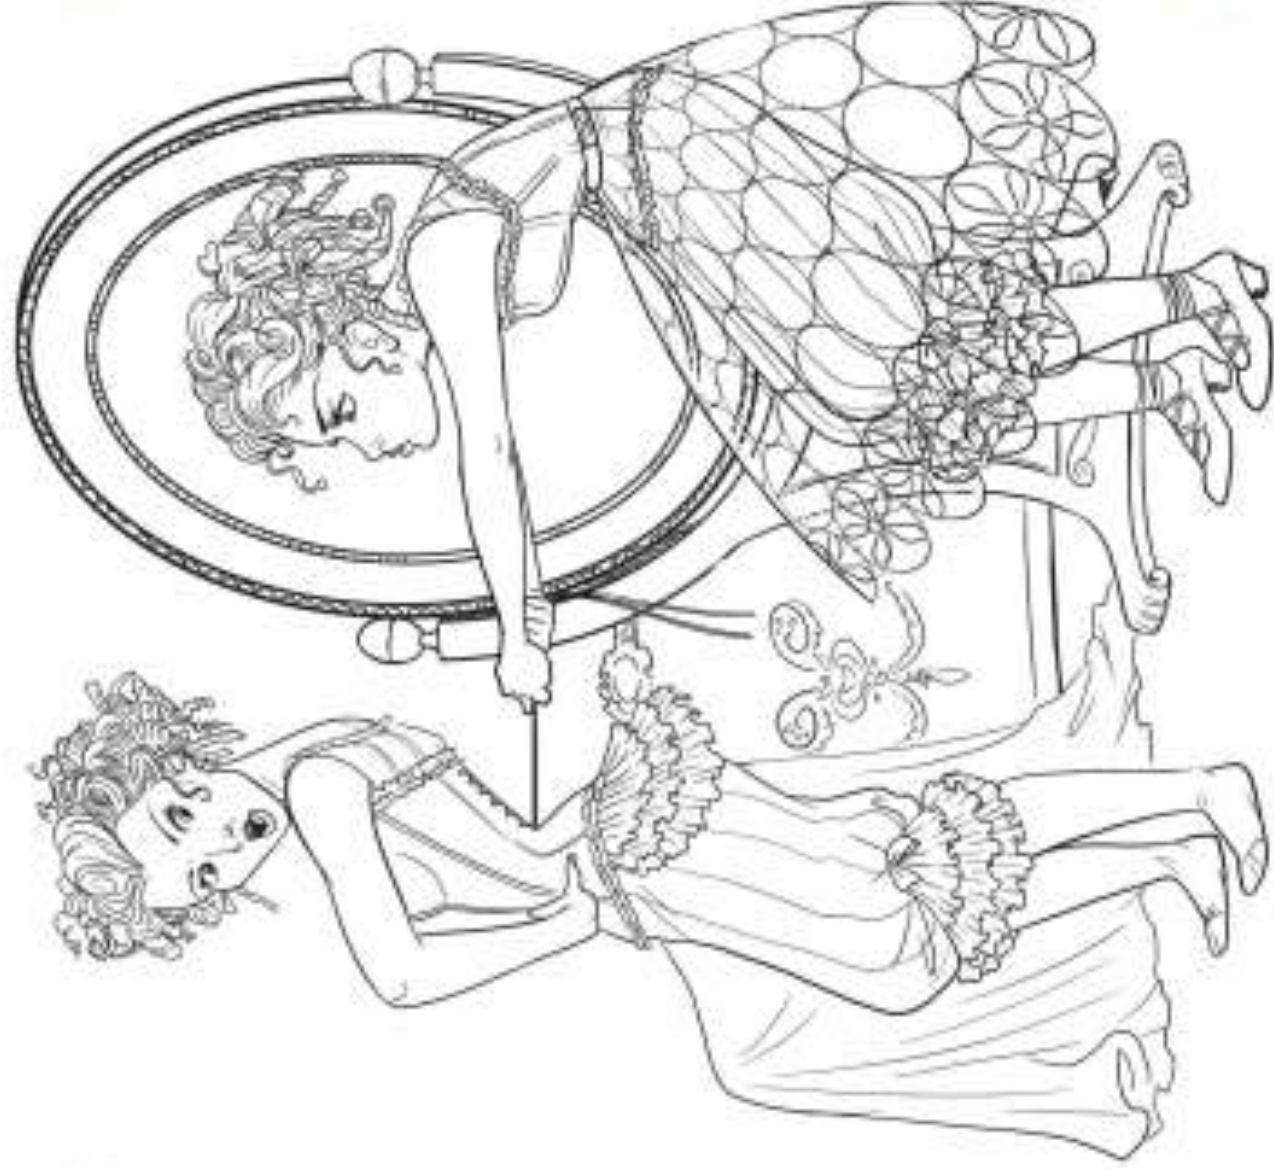

WHEN THE CLOCK STRIKES MIDNIGHT, CINDERELLA MUST LEAVE THE BALL AND PRINCE BEHIND, AND ACCIDENTALLY ONE OF HER GLASS SLIPPERS TOO.

Disney  
**CINDERELLA**

IN THEATERS MARCH 13

THE FAIRY GODMOTHER USES HER MAGIC WAND TO TRANSFORM A PUMPKIN  
INTO A GOLDEN CARRIAGE TO TAKE CINDERELLA TO THE BALL.

COLORING SHEET

Disney  
**CINDERELLA**  
IN THEATERS MARCH 13

CINDERELLA'S WICKED STEPMOTHER RIPS HER DRESS  
AND TELLS HER, "YOU SHALL NOT GO TO THE BALL."

Disney  
**CINDERELLA**  
IN THEATERS MARCH 13

CINDERELLA'S STEPMOTHER, ANASTASIA, AND DRISSELLA.  
GET DRESSED FOR THE BALL.

Disney  
**CINDERELLA**  
IN THEATERS MARCH 13

ELLAS ONLY FRIENDS ARE THE HOUSE MICE THAT SHE  
CARES FOR AS TINY MEMBERS OF THE FAMILY.